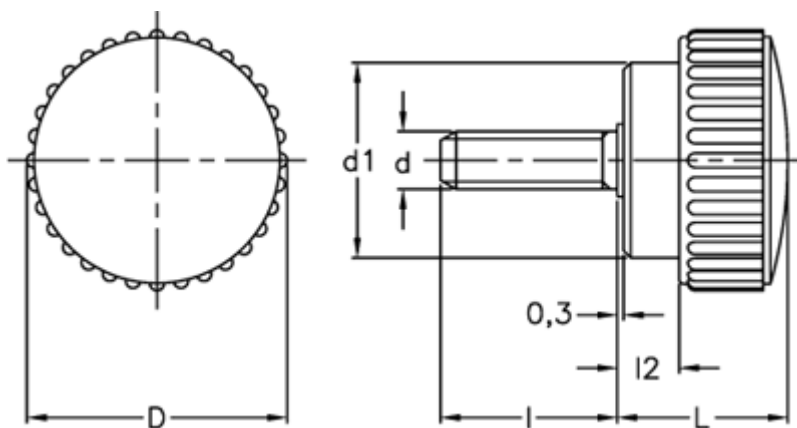

Data Sheet

Article number: 2302102116

Description: E+G Knurled grip knob
B.193/15 S-p-M3x10-INOX

Measures

D	=	15
d1	=	11
d 6g	=	M3
l	=	10
L	=	11
l2	=	2